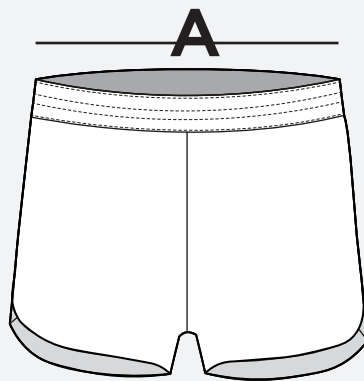

Sizes	Running Tank L1 D2		Running Tee L1 D2		Beyond Tee L1 D1		Running Tee S1 L2 D1	
	A Width (CM)	B Length (CM)	A Width (CM)	B Length (CM)	A Width (CM)	B Length (CM)	A Width (CM)	B Length (CM)
XS	40	69	47	68	48	68	48	68
S	45	71	50	70	50	70	50	70
M	51	73	53	72	53	72	53	72
L	56	76	56	74	56	74	56	74
XL	60	78	59	76	60	76	60	76

Sizes	Running Shorts L1 D2	
	A 1/2 WAIST RELAXED	HIP
XS	32.00	47.00
S	35.00	50.00
M	38.00	53.00
L	41.00	56.00
XL	44.00	59.00