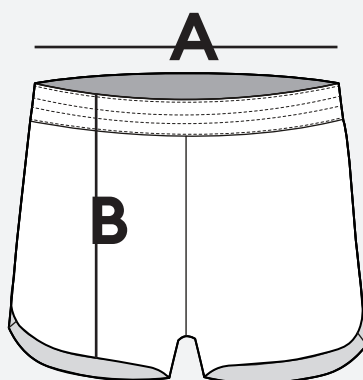

Sizes	Running Tank L1 D3		Running Tee L1 D3		Beyond Sleeve L1 D3	
	A Width (CM)	B Length (CM)	A Width (CM)	B Length (CM)	A Width (CM)	B Length (CM)
S	49	66,5	49	68	49	68
M	52	68,5	52	70	52	70
L	55	70,5	55	72	55	72
XL	59	72,5	59	74	59	74

Sizes	Running Shorts L1 B1 D3		Sizes	Runnina Split Shorts L1 D3	
	A 1/2 WAIST RELAXED	B LENGTH		A 1/2 WAIST RELAXED	B LENGTH
S	35.00	50.00	S	35.00	37.00
M	38.00	53.00	M	38.00	38.00
L	41.00	56.00	L	41.00	39.00
XL	44.00	59.00	XL	44.00	40.50